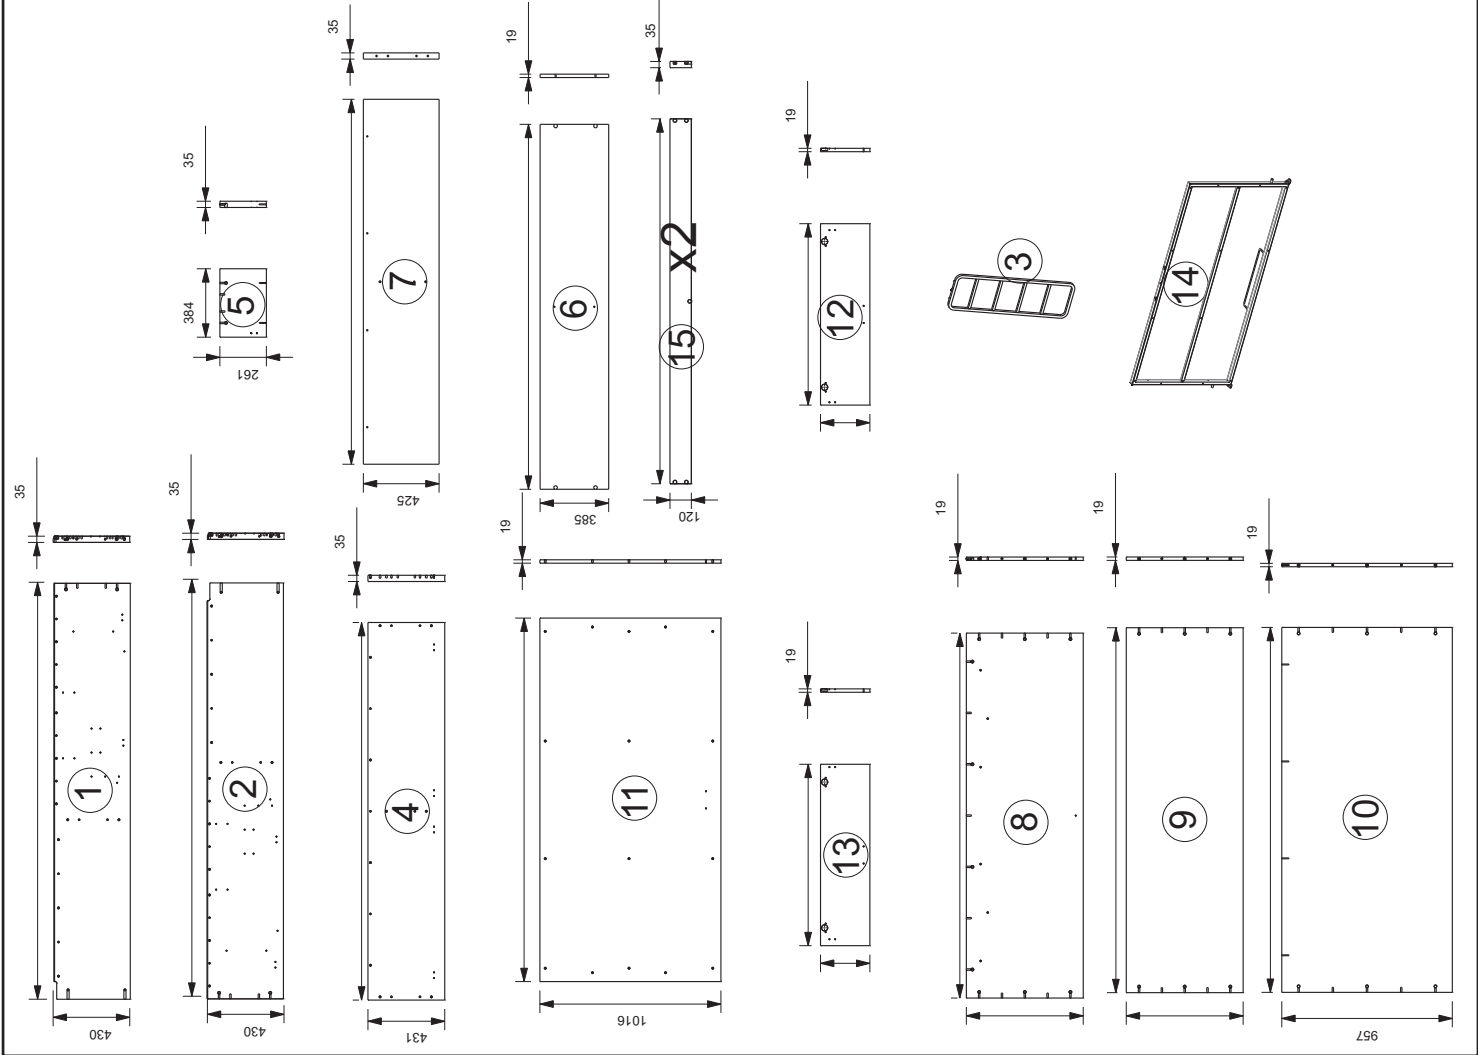

Ref:

7628AM/M/BM
L7628AM/M/BM
7721AM/M/BM
L7721AM/M/BM

P-506-V1

ASSEMBLY TIME